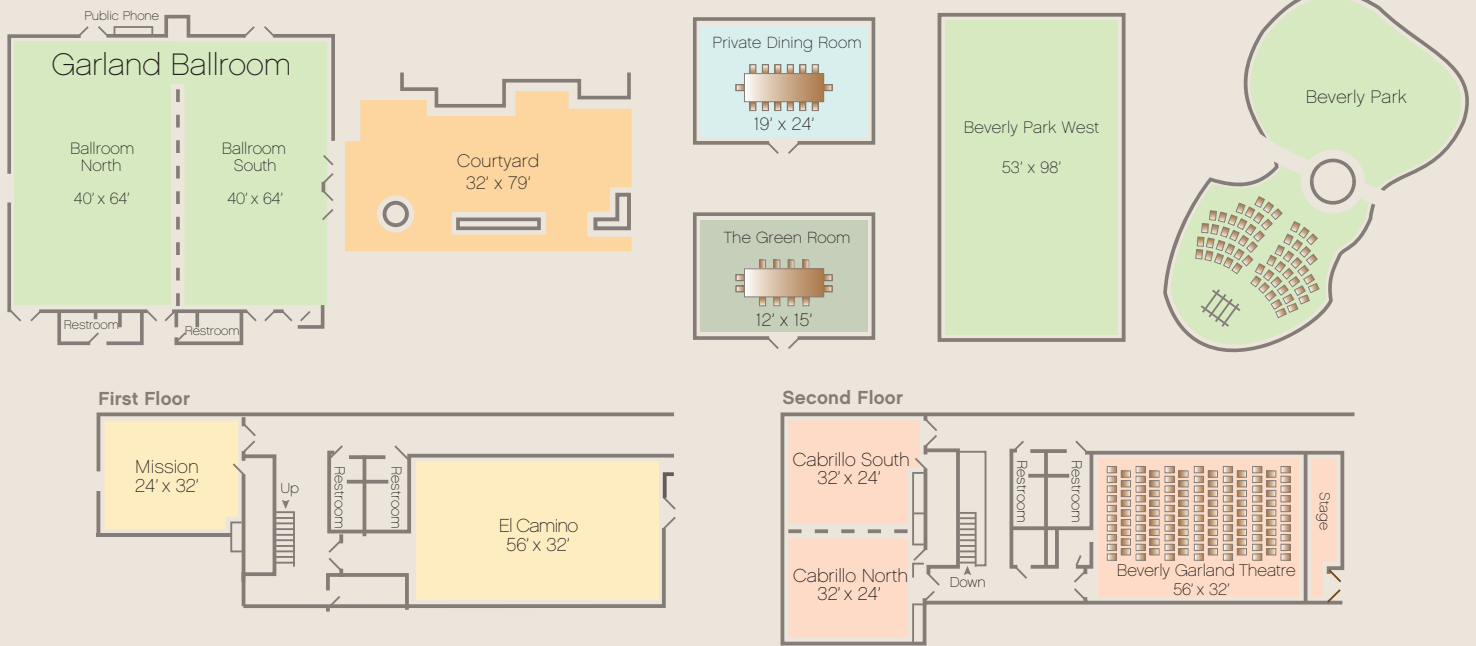

## HOTEL FILMING LOCATIONS

- Deluxe guestrooms, Portola Suites and The James Suite
- Front of the hotel
- 11 flexible indoor and outdoor event spaces
  - Garland Ballroom
  - Beverly Park
  - Beverly Garland Theatre

# your meeting. your venue.

ROOM	SIZE	CEILING	SQ. FT.	RECEPTION	BANQUET	THEATRE	CLASSROOM	CONFERENCE	U-SHAPE
<b>ALL NEW</b> Beverly Park West	53' x 98'	n/a	5,200	n/a	n/a	n/a	n/a	n/a	n/a
Beverly Park	n/a	n/a	4,000	500	300	200	n/a	n/a	n/a
Garland Ballroom	64' x 80'	12'-2"	5,100	650	300	600	250	175	140
Section A — Ballroom North	40' x 64'	12'-2"	2,500	325	140	300	120	100	80
Section B — Ballroom South	40' x 64'	12'-2"	2,500	325	140	300	120	100	80
Courtyard	32' x 79'	n/a	2,528	200	120	n/a	n/a	n/a	n/a
El Camino	32' x 56'	10'	1,800	150	120	160	90	90	65
Mission	24' x 32'	10'	750	75	40	60	30	30	25
Theatre	32' x 56'	12'-2"	1,800	n/a	n/a	130	n/a	n/a	n/a
Cabrillo	32' x 48'	10'	1,500	150	90	140	70	70	60
Cabrillo North	24' x 32'	10'	750	75	40	60	30	30	25
Cabrillo South	24' x 32'	10'	750	75	40	60	30	30	25
Private Dining Room	19' x 24'	8.5'	490	30	24	n/a	n/a	14	n/a
The Green Room	12' x 15'	8.5'	200	n/a	n/a	n/a	n/a	8	n/a